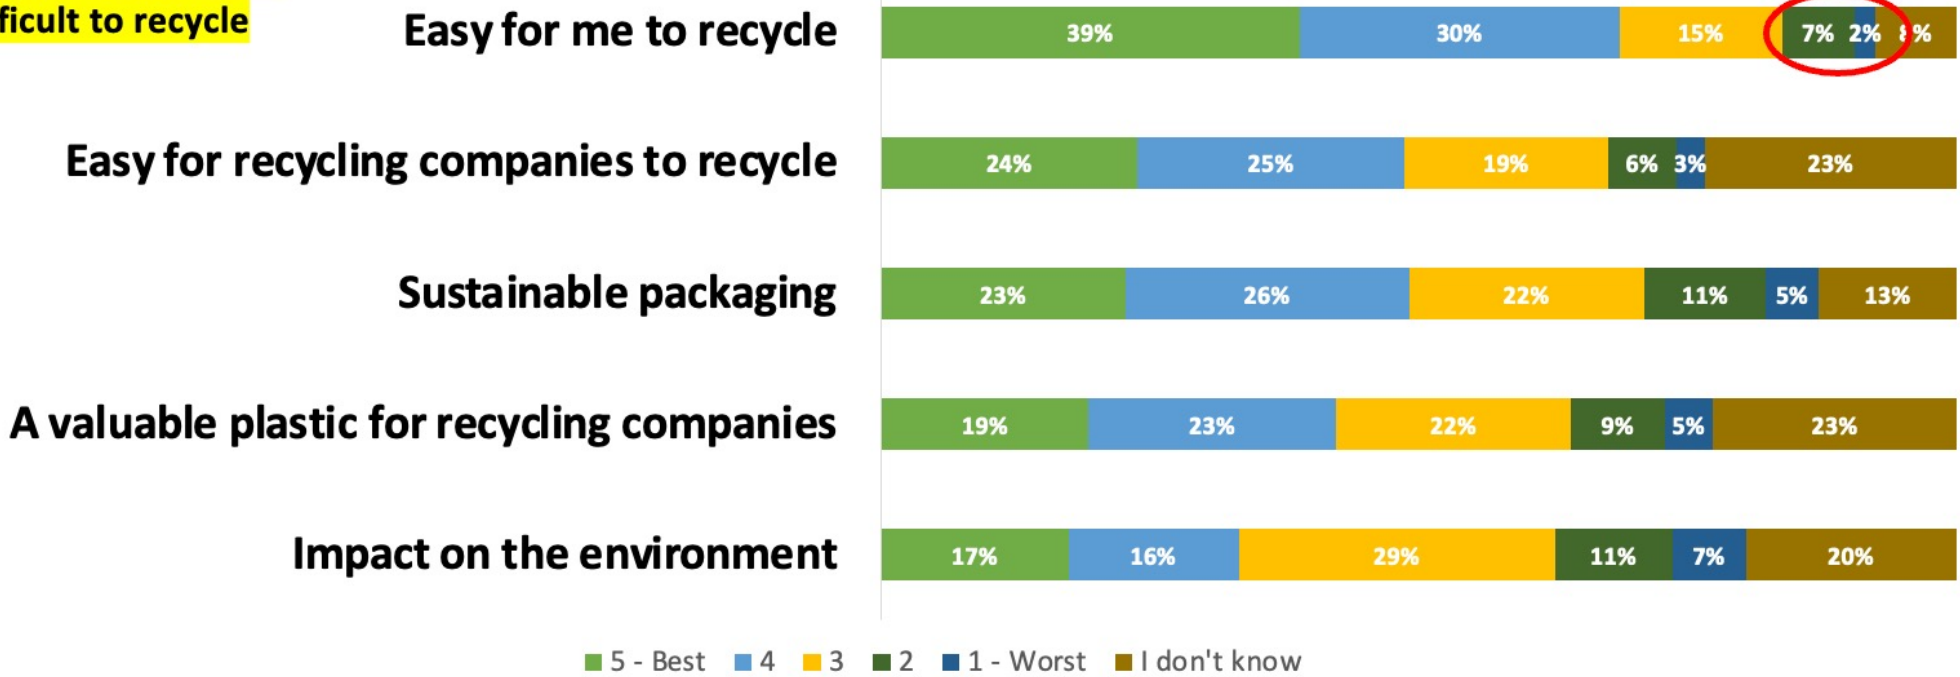

The majority of respondents perceive the gallon milk jug container easy to recycle; However many are unsure about the environmental impact

33% T2B in 04/2021
Clemson said it was difficult to recycle

Gallon Milk Jug Perceptions

Base: Total 265
Rate the gallon milk jug (#2 plastic) container on the characteristics below. 1 is the worst rating, and 5 is the best