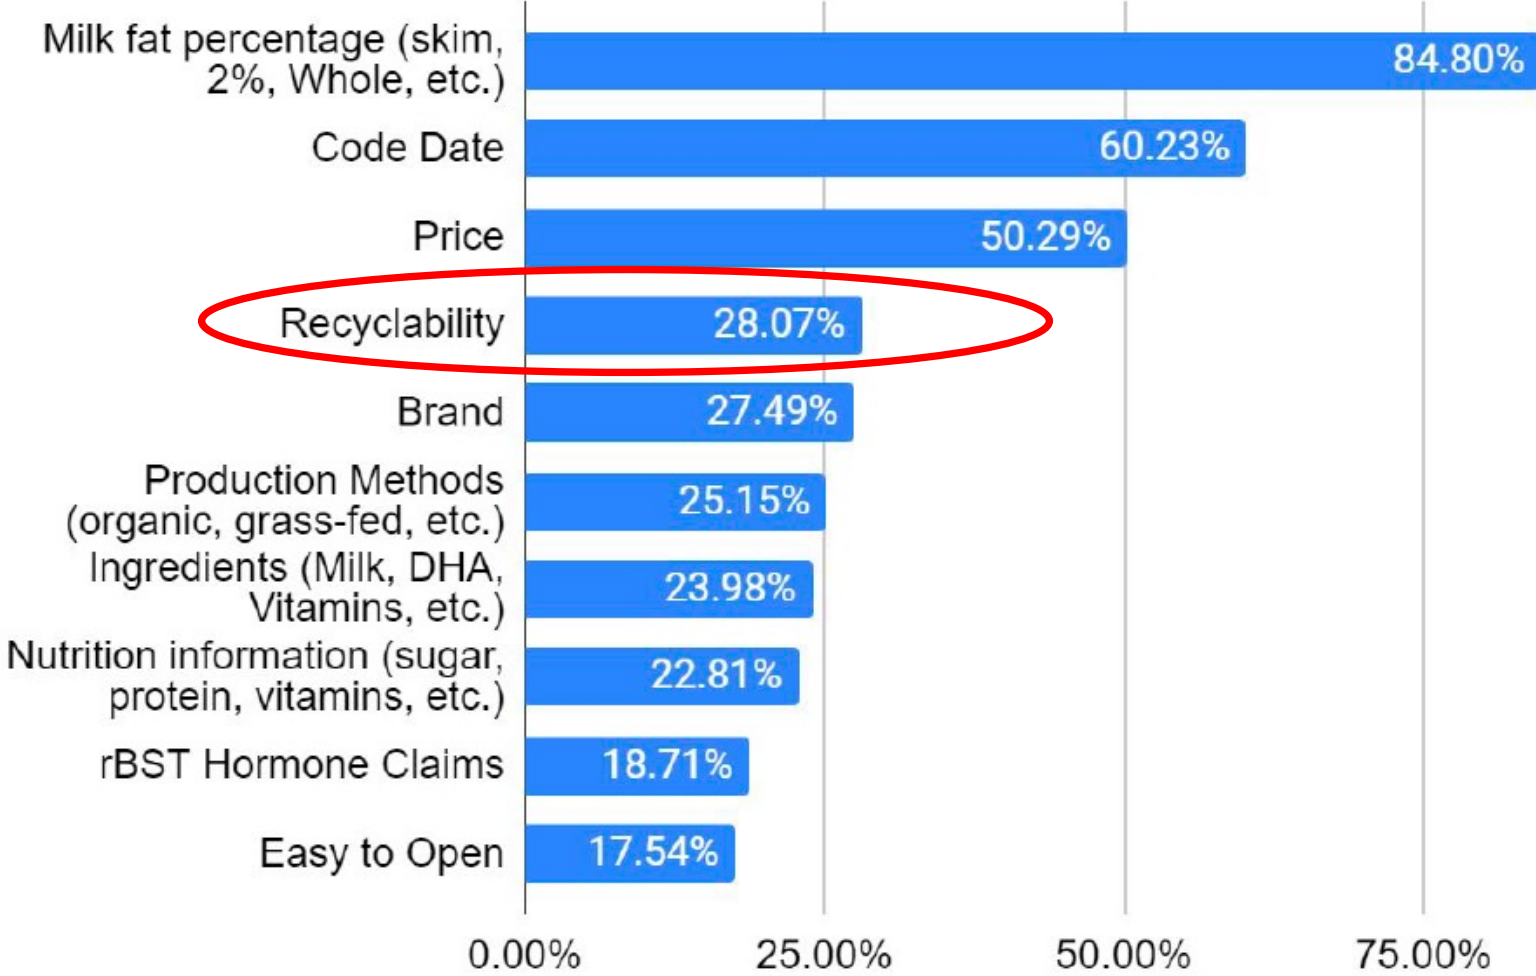

Trends in Packaging Innovation

- E-commerce
- Connected packaging
- Sustainability

Trends in Packaging Innovation

- E-commerce

- Connected packaging

- Sustainability

Trends in Packaging Innovation

- E-commerce
- Connected packaging
- Sustainability

“What does it mean for a food or beverage brand to be sustainable?”

**Harvard
Business
Review**

Why Sustainability Is Now the Key Driver of Innovation

by Ram Nidumolu, C.K. Prahalad, and M.R. Rangaswami

“It’s tempting to adhere to the lowest environmental standards for as long as possible. However, it’s smarter to comply with the most stringent rules, and to do so before they are enforced. This yields substantial first-mover advantages in terms of fostering innovation.”

What on-package information do you consider most important when you are shopping for milk?

When purchasing milk, how important is the recyclability of the container to your decision?

Rank these packages from most to least recyclable: