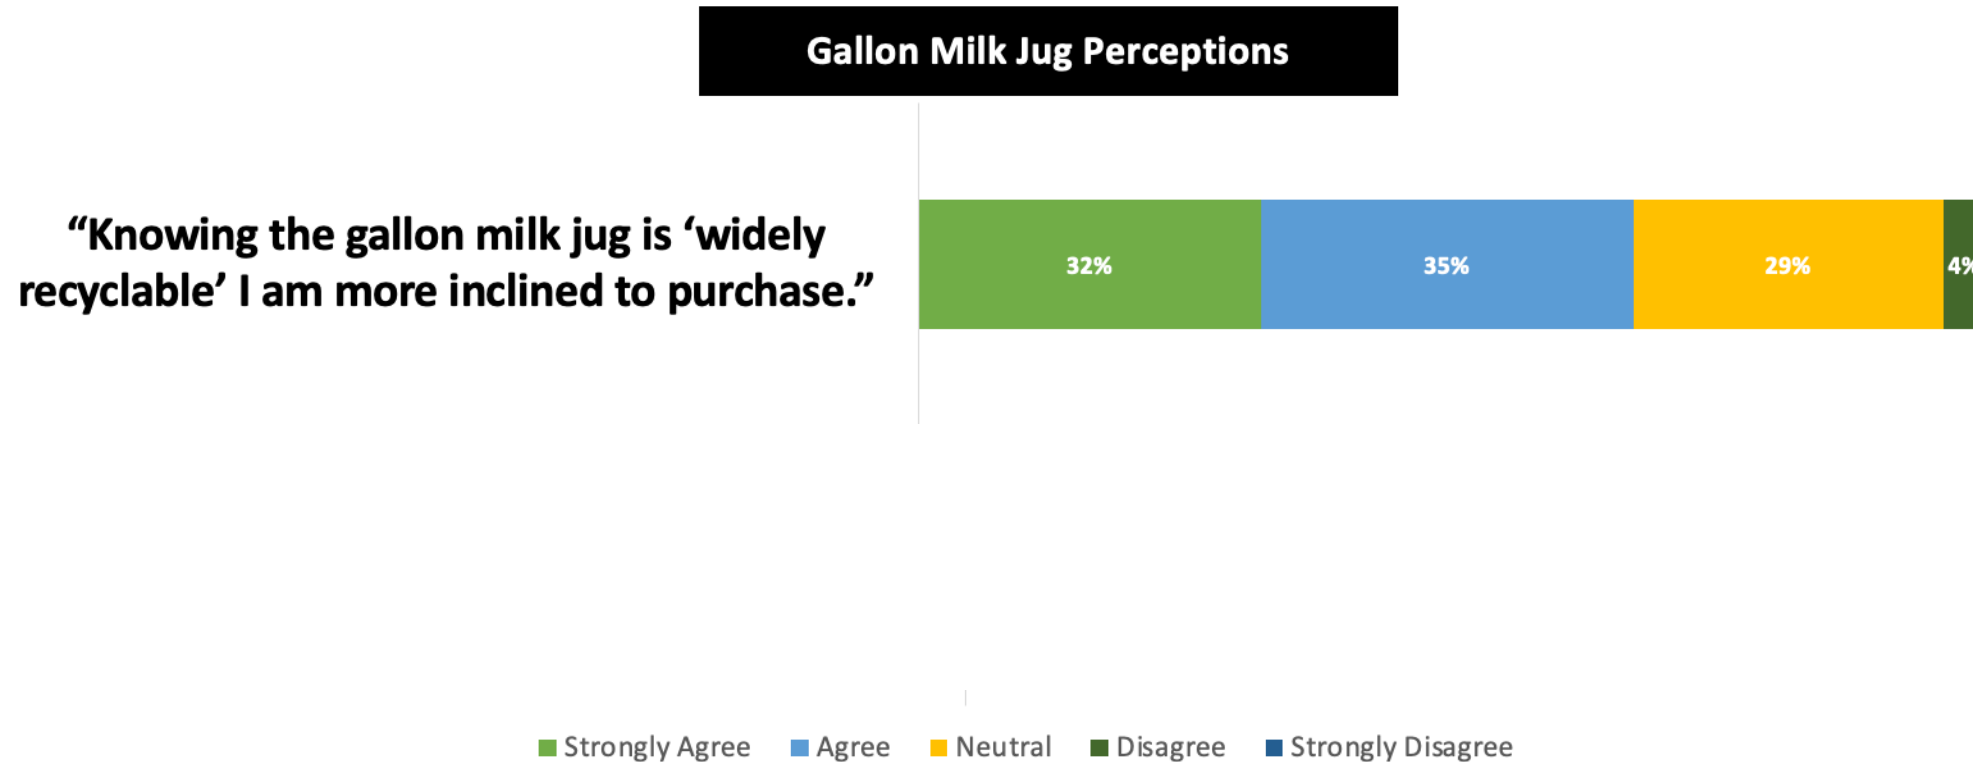

- **The majority of respondents feel more inclined to purchase the gallon milk jug after learning more about the recyclability aspect**

Base: Total 265

Rate your agreement with this statement.....