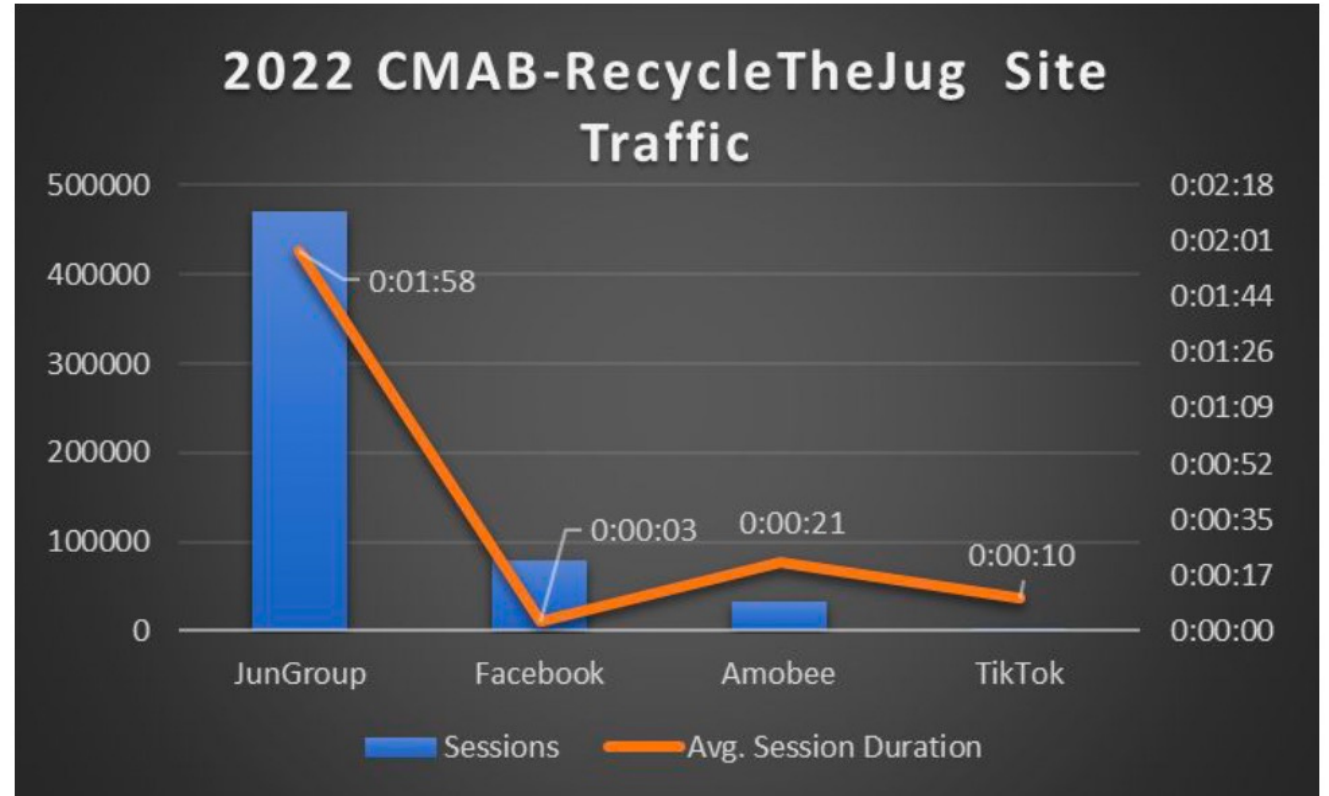

48%

Recall seeing the logo

(Base = 265)

Base: Total 265

Have you seen this logo?

Where have you seen it?

Did you visit recyclethejug.com?

24%