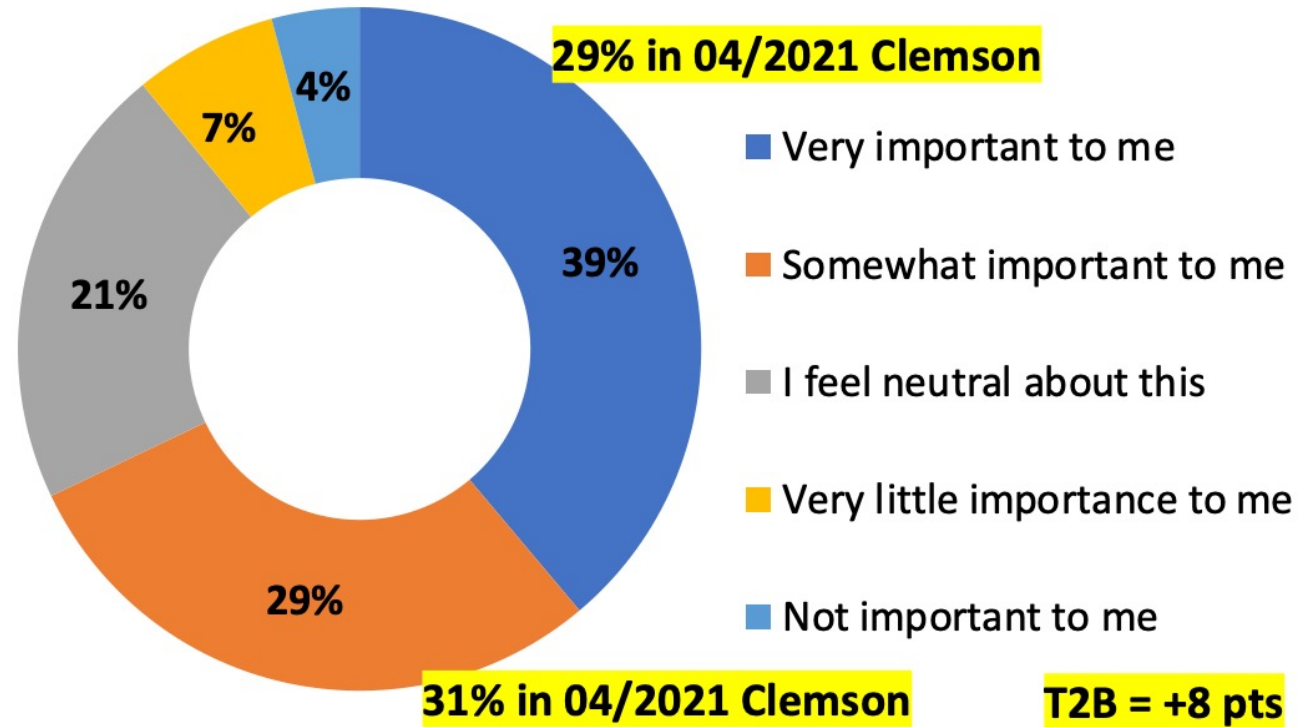

Importance of Recyclability of the Milk Container

Base: Total 265

When purchasing milk, how important is the recyclability of the container to you?